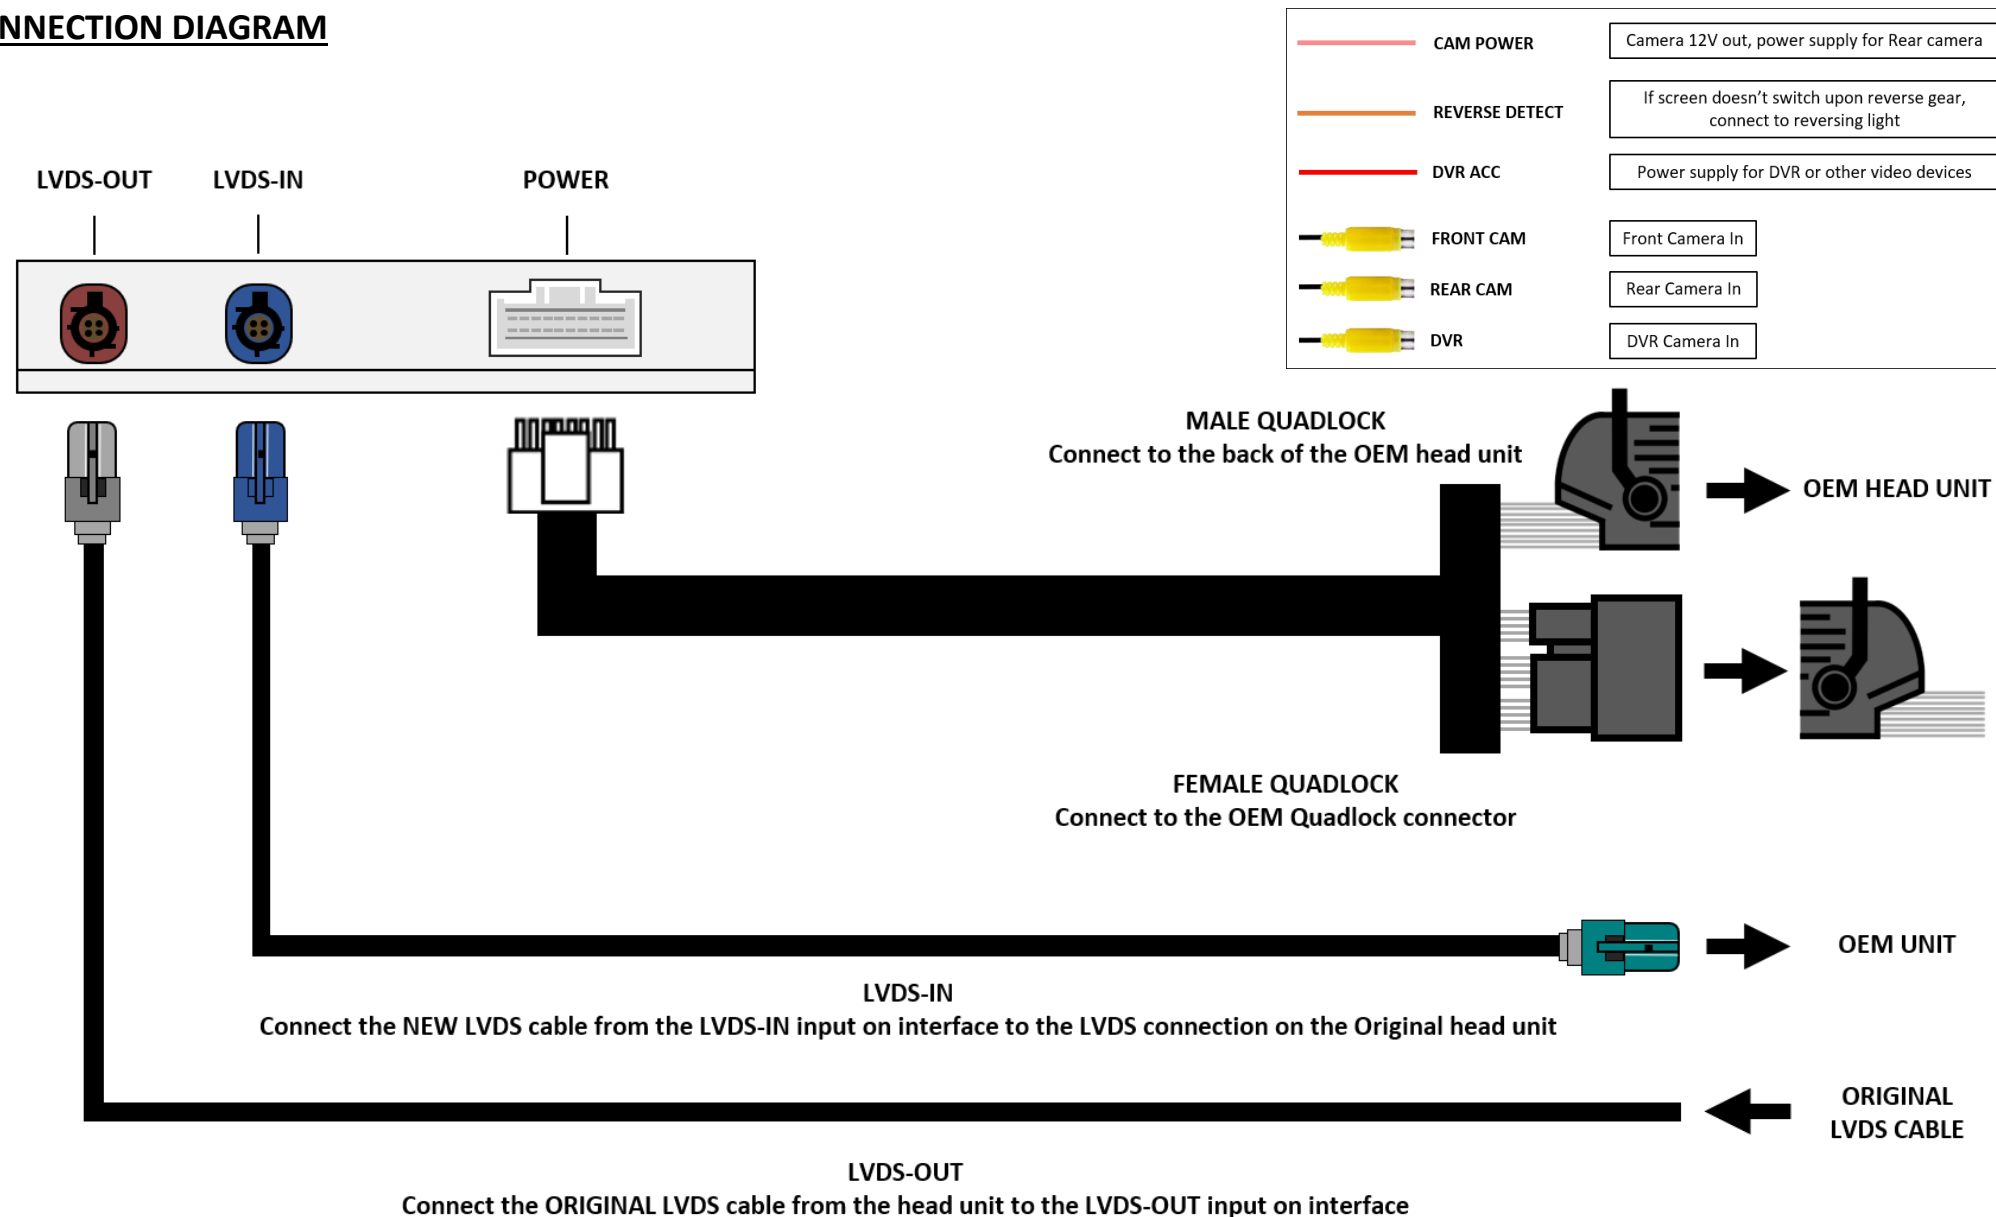

CONNECTION DIAGRAM

DIP SWITCH SETTINGS

Please disconnect & reconnect interface power after changing any DIP setting

Dip	ON ↓	OFF ↑
1	ON ON OFF	
2		
3		
4	Disable radar	Enable radar
5	Disable parking guide line	Enable parking guide line
6	OFF	
7	OFF	
8	OFF	